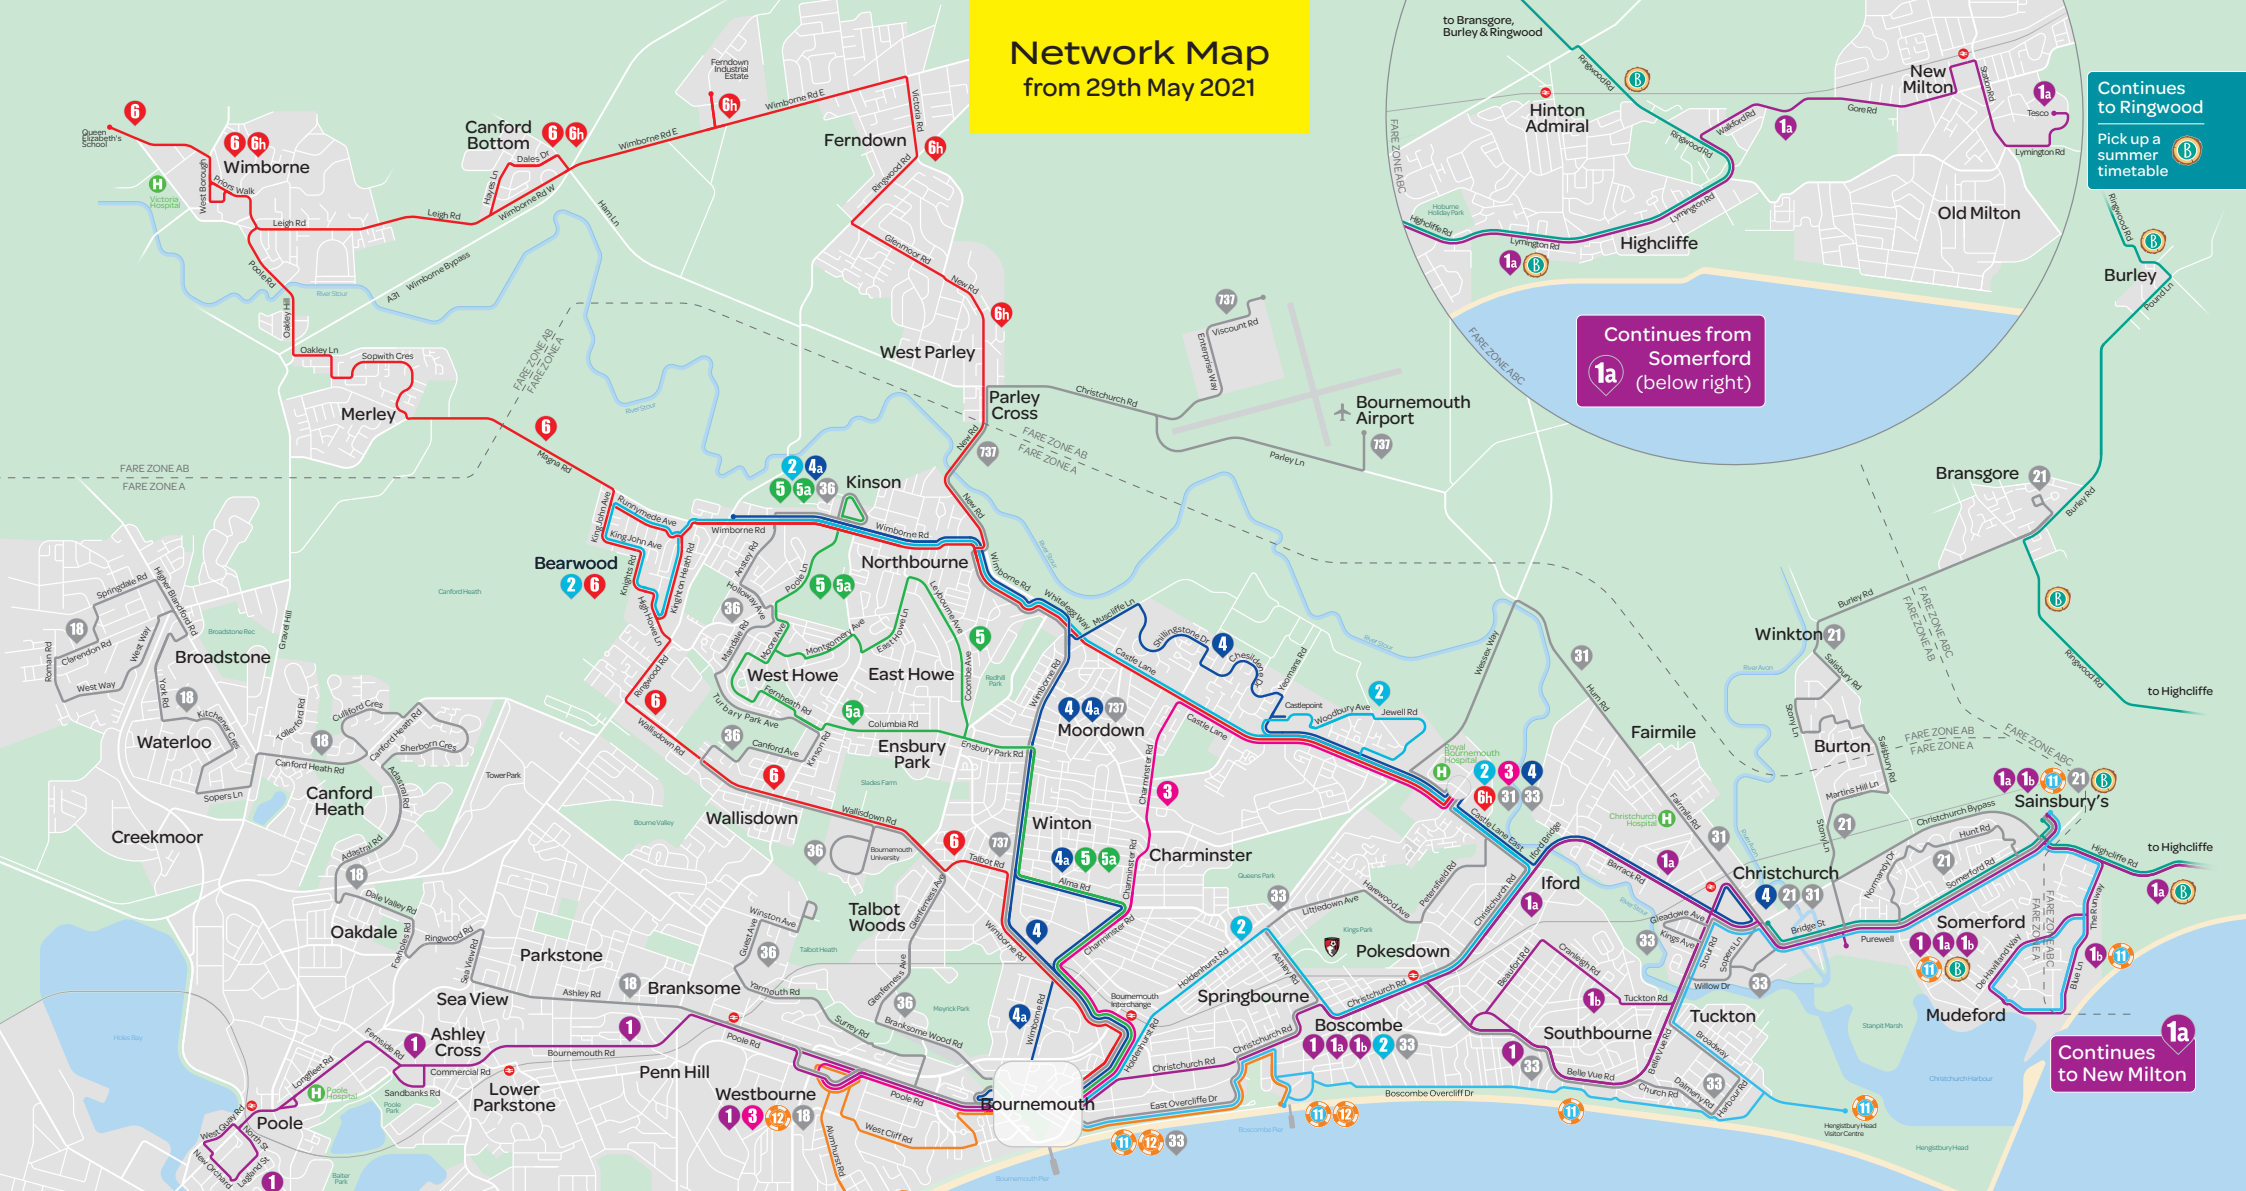

Network Map from 29th May 2021

Continues to Ringwood
Pick up a summer timetable

Continues from Somerford (below right)

Continues to New Milton

LOOK OUT FOR OUR
OPEN TOPPERS!

11 BOURNEMOUTH PIER TO MUDEFORD

12 ALUM CHINE TO BOSCOMBE PIER