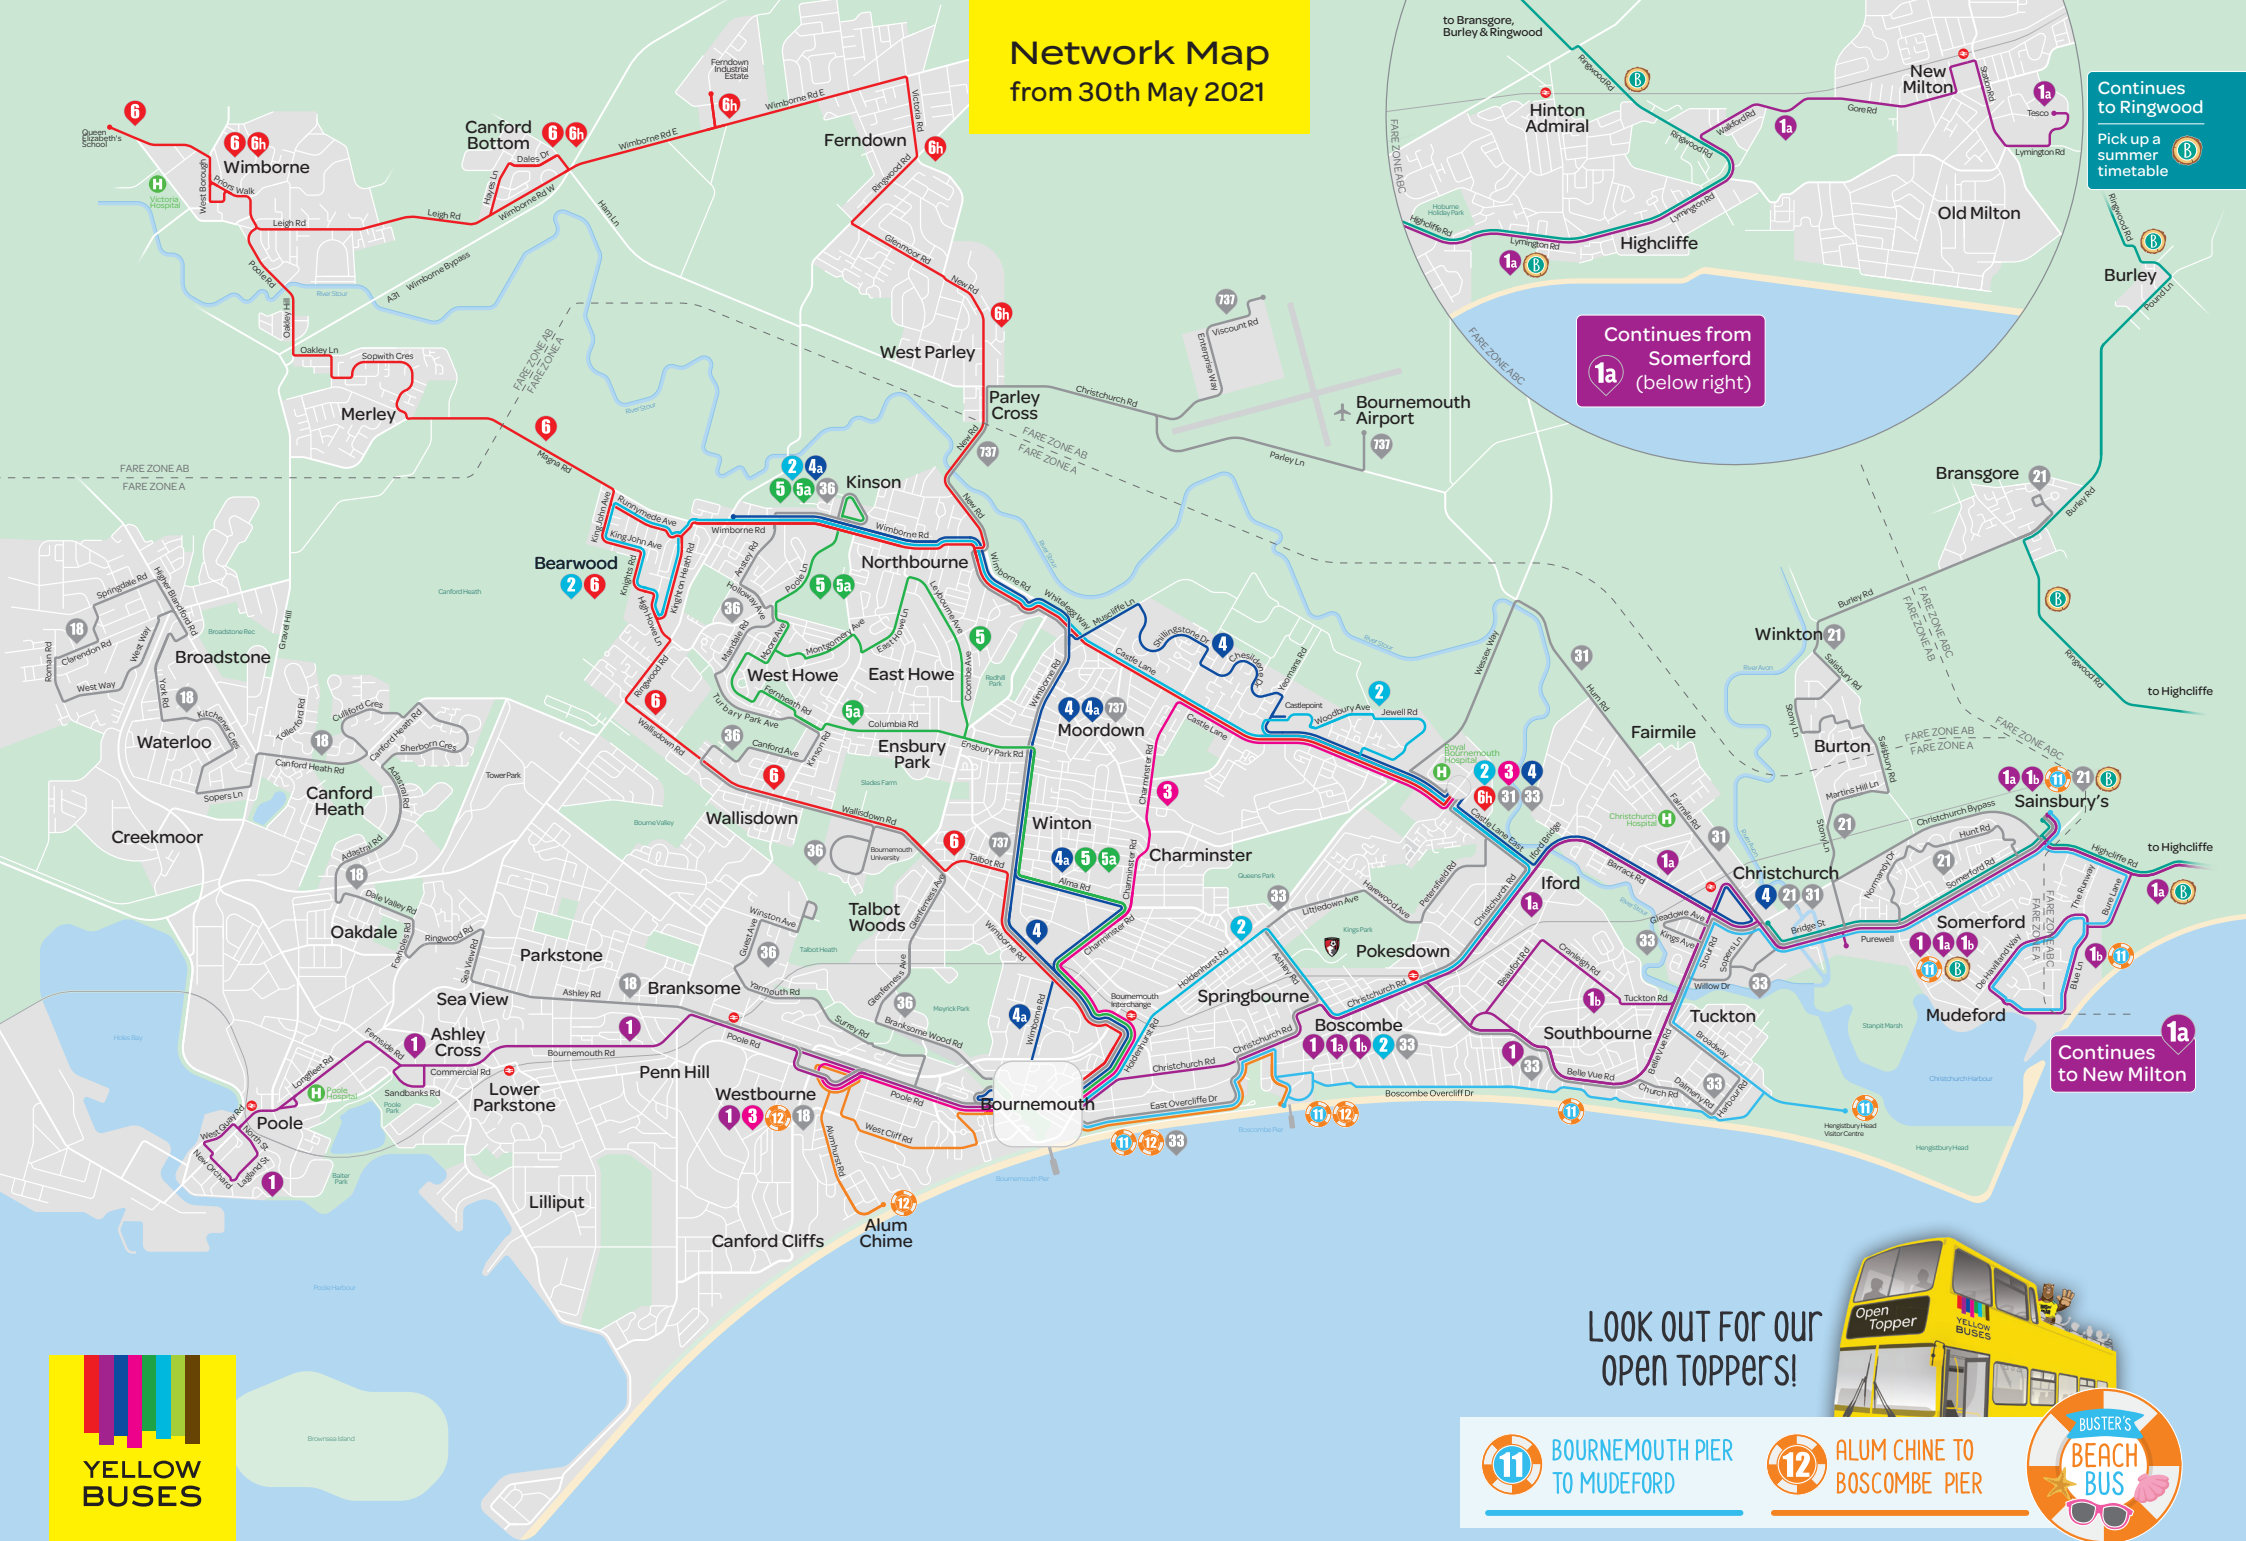

Network Map from 30th May 2021

Continues to Ringwood
Pick up a summer timetable

Continues from Somerford (below right)

Continues to New Milton

LOOK OUT FOR OUR
OPEN TOPPERS!

11 BOURNEMOUTH PIER TO MUDEFORD

12 ALUM CHINE TO BOSCOMBE PIER