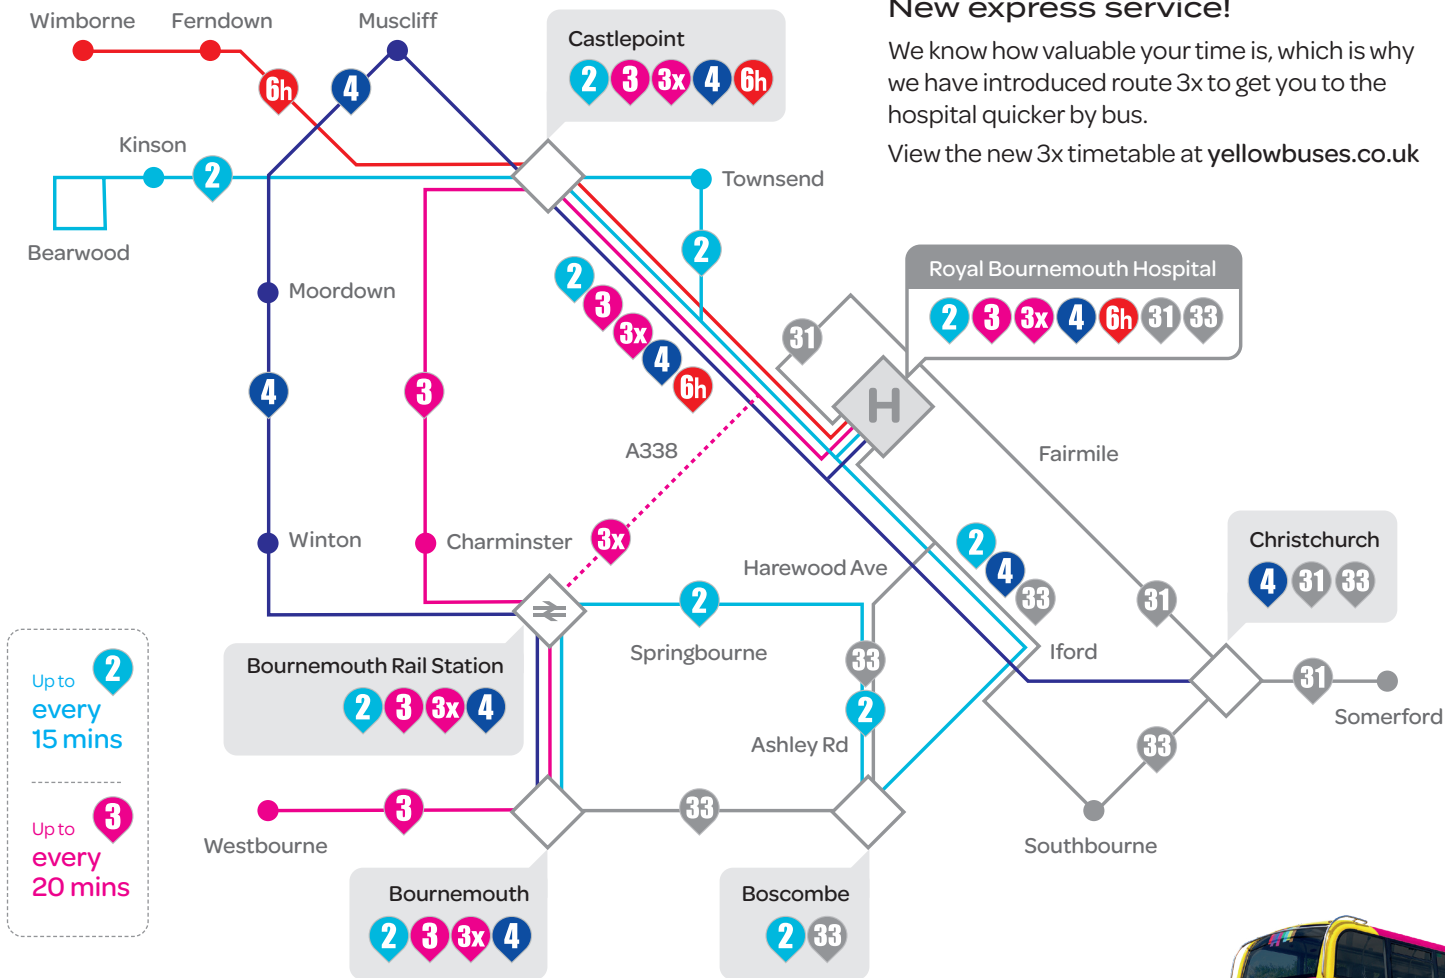

Royal Bournemouth Hospital Map

from 5th September 2021

New express service!

We know how valuable your time is, which is why we have introduced route 3x to get you to the hospital quicker by bus.

View the new 3x timetable at yellowbuses.co.uk

Up to every 15 mins **2**

Up to every 20 mins **3**

Travel between Bournemouth Station and the hospital in 12- 14 mins